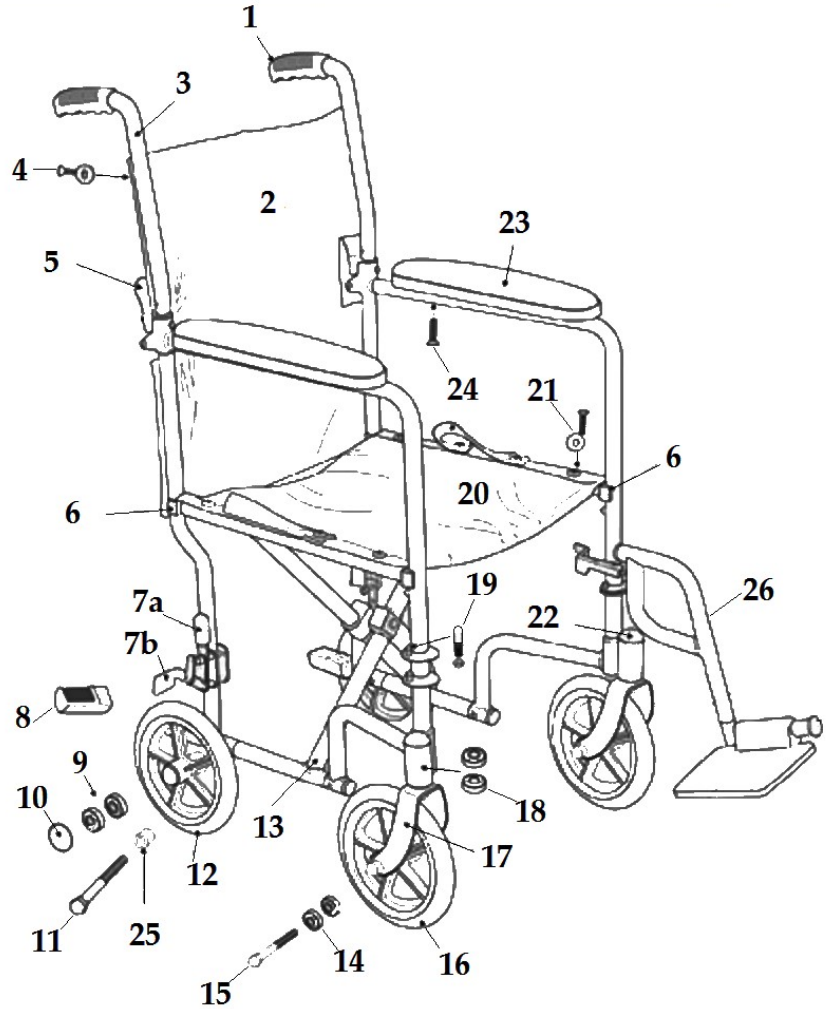

TR37-E & TR39-E

4S & 8M SERIAL

- 1. Handgrip- TRHG
- 2. Back Upholstery 17"- STDS2349BLK
19" - STDS2351BLK
- 3. Push Handle Silver Vein- STDS4S3601
- 4. Back Upholstery Screws (8)- STDS5D5504
- 5. Release Lever- STDS4S1503
Nut Cap- STDS001000
- 6. Seat Rail Guide- STDS1070
- 7a. Brake Tip- STDS4011
b. Brake Left- STDS4S092L
Right- STDS4S092R
- 8. Tipping Sleeve- STDS4020
- 9. Rear Axle Bearing- STDS4S3602
- 10. Hub Cap- STDS4S3603
- 11. Rear Axle- STDS4S3604
- 12. Rear Wheel- STDS4S3605
- 13. Cross Frame 17"- STDS4S36X7 *
19"- STDS4S36X9 *
- 14. Front Axle Bearing- STDS1011
- 15. Front Axle- STDS1002-1
- 16. Front Caster- STDS3J2432
- 17. Front Fork- STDS3J4533
- 18. Fork Stem Bearing- STDS8M4601
- 19. Hanger Pins (4)- STDS5D1069
- 20. Seat Upholstery 17"- STDS2348BLK
19"- PL-STDS2350BLK
- 21. Seat Upholstery Screws (8)- STDS1072-2
- 22. Fork Stem Cap- STDS4S3606
- 23. Armrest Pad- STDSFLVB

- 24. Armrest Screw- STDS002001
- 25. Axle Spacer- STDS3J0951
- 26. Footrest (pr)- TR39SF-SV

*** When stock is gone. the part is no longer available.**

02/26/18